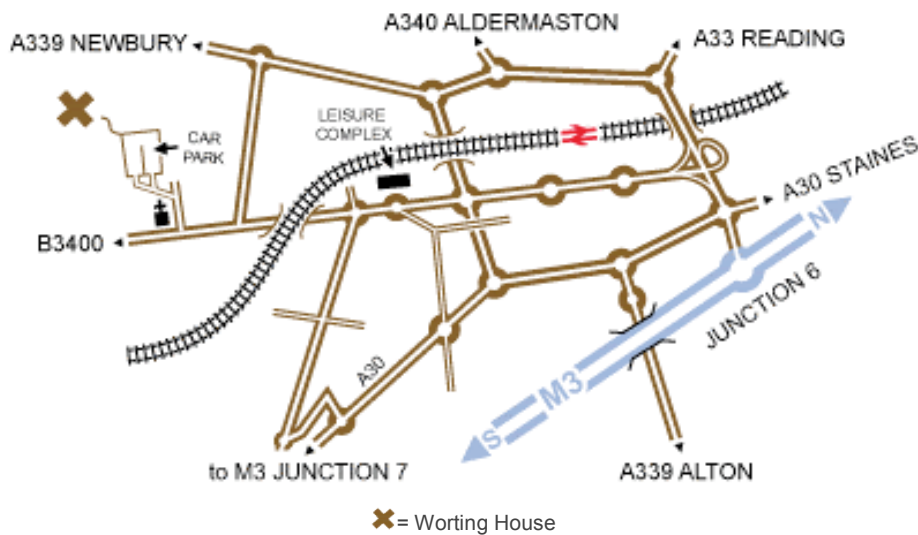

How to Find Us

Worting House
Church Lane
Basingstoke
Hampshire
RG23 8PX

Telephone: +44 (0) 1256 345612
Fax: +44 (0) 1256 811876

www.amethystrisk.com